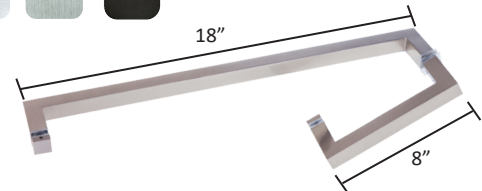

Shower Door Handles

Item Code #: 5310
 Tubular Style
 AVAILABLE FINISHES:
 CP BN MB BG

Item Code #: 5303
 Square Style
 AVAILABLE FINISHES:
 CP BN MB BG

Item Code #: 5313
 Tubular Ladder Style
 AVAILABLE FINISHES:
 CP BN MB

Item Code #: 2043
 Square Ladder Style
 AVAILABLE FINISHES:
 CP BN MB

Item Code #: 5108
 Knob Style
 AVAILABLE FINISHES:
 CP BN

Shower Door Towel Bars

Item Code #: 5320
 Tubular Single-Sided Towel Bar
 AVAILABLE FINISHES:
 CP BN MB

Item Code #: 5329
 Square Towel Bar
 AVAILABLE FINISHES:
 CP BN MB

Item Code #: 5358
 Tubular 8 inch Handle 18 inch Towel Bar Combination
 AVAILABLE FINISHES:
 CP BN MB

Item Code #: 5348
 Square 8 inch Handle 18 inch Towel Bar Combination
 AVAILABLE FINISHES:
 CP BN MB

SPECIFICATIONS & CARE:

- Material: Stainless Steel 316
- Glass thickness: 1/4 inch (6mm) to 1/2 inch (12mm)
- Hole Diameter required: Ø 1/2 inch
- Allen set screw included
- Tube diameter: 3/4 inch

- Can be cleaned with water and a soft cloth.
- Use of harsh or abrasive chemicals may harm finish and will void the warranty.
- Do not use power tools when installing or spray lubricant on these handles.