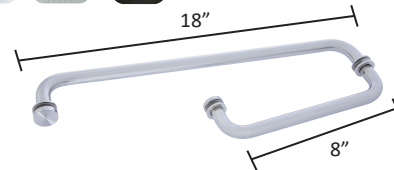

Shower Door Handles

Item Code #: 5310
 Tubular Style
 AVAILABLE FINISHES:
 CP BN MB BG

Item Code #: 5303
 Square Style
 AVAILABLE FINISHES:
 CP BN MB BG

Item Code #: 5313
 Tubular Ladder Style
 AVAILABLE FINISHES:
 CP BN MB

Item Code #: 2043
 Square Ladder Style
 AVAILABLE FINISHES:
 CP BN MB

Item Code #: 5108
 Knob Style
 AVAILABLE FINISHES:
 CP BN

Shower Door Towel Bars

Item Code #: 5320
 Tubular Single-Sided Towel Bar
 AVAILABLE FINISHES:
 CP BN MB

Item Code #: 5329
 Square Towel Bar
 AVAILABLE FINISHES:
 CP BN MB

Item Code #: 5358
 Tubular 8 inch Handle 18 inch Towel Bar Combination
 AVAILABLE FINISHES:
 CP BN MB

Item Code #: 5348
 Square 8 inch Handle 18 inch Towel Bar Combination
 AVAILABLE FINISHES:
 CP BN MB

SPECIFICATIONS & CARE:

- Material: Stainless Steel 316
- Glass thickness: 1/4 inch (6mm) to 1/2 inch (12mm)
- Hole Diameter required: Ø 1/2 inch
- Allen set screw included
- Tube diameter: 3/4 inch

- Can be cleaned with water and a soft cloth.
- Use of harsh or abrasive chemicals may harm finish and will void the warranty.
- Do not use power tools when installing or spray lubricant on these handles.