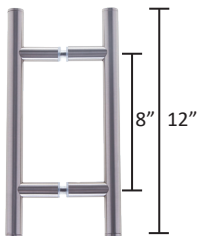

Shower Door Handles

Item Code #: 5310
 Tubular Style
 AVAILABLE FINISHES:
 CP BN MB BG

Item Code #: 5303
 Square Style
 AVAILABLE FINISHES:
 CP BN MB BG

Item Code #: 5313
 Tubular Ladder Style
 AVAILABLE FINISHES:
 CP BN MB

Item Code #: 2043
 Square Ladder Style
 AVAILABLE FINISHES:
 CP BN MB

Item Code #: 5108
 Knob Style
 AVAILABLE FINISHES:
 CP BN

Shower Door Towel Bars

Item Code #: 5320
 Tubular Single-Sided Towel Bar
 AVAILABLE FINISHES:
 CP BN MB

Item Code #: 5329
 Square Towel Bar
 AVAILABLE FINISHES:
 CP BN MB

Item Code #: 5358
 Tubular 8 inch Handle 18 inch Towel Bar Combination
 AVAILABLE FINISHES:
 CP BN MB

Item Code #: 5348
 Square 8 inch Handle 18 inch Towel Bar Combination
 AVAILABLE FINISHES:
 CP BN MB

SPECIFICATIONS & CARE:

- Material: Stainless Steel 316
- Glass thickness: 1/4 inch (6mm) to 1/2 inch (12mm)
- Hole Diameter required: Ø 1/2 inch
- Allen set screw included
- Tube diameter: 3/4 inch

- Can be cleaned with water and a soft cloth.
- Use of harsh or abrasive chemicals may harm finish and will void the warranty.
- Do not use power tools when installing or spray lubricant on these handles.