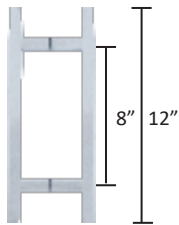

Shower Door Handles

Item Code #: 5310
 Tubular Style
 AVAILABLE FINISHES:
 CP BN MB BG

Item Code #: 5303
 Square Style
 AVAILABLE FINISHES:
 CP BN MB BG

Item Code #: 5313
 Tubular Ladder Style
 AVAILABLE FINISHES:
 CP BN MB

Item Code #: 2043
 Square Ladder Style
 AVAILABLE FINISHES:
 CP BN MB

Item Code #: 5108
 Knob Style
 AVAILABLE FINISHES:
 CP BN

Shower Door Towel Bars

Item Code #: 5320
 Tubular Single-Sided Towel Bar
 AVAILABLE FINISHES:
 CP BN MB

Item Code #: 5329
 Square Towel Bar
 AVAILABLE FINISHES:
 CP BN MB

Item Code #: 5358
 Tubular 8 inch Handle 18 inch Towel Bar Combination
 AVAILABLE FINISHES:
 CP BN MB

Item Code #: 5348
 Square 8 inch Handle 18 inch Towel Bar Combination
 AVAILABLE FINISHES:
 CP BN MB

SPECIFICATIONS & CARE:

- Material: Stainless Steel 316
- Glass thickness: 1/4 inch (6mm) to 1/2 inch (12mm)
- Hole Diameter required: Ø 1/2 inch
- Allen set screw included
- Tube diameter: 3/4 inch

- Can be cleaned with water and a soft cloth.
- Use of harsh or abrasive chemicals may harm finish and will void the warranty.
- Do not use power tools when installing or spray lubricant on these handles.