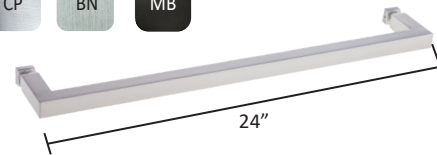

Shower Door Handles

Item Code #: 5310
 Tubular Style
 AVAILABLE FINISHES:
 CP BN MB BG

Item Code #: 5303
 Square Style
 AVAILABLE FINISHES:
 CP BN MB BG

Item Code #: 5313
 Tubular Ladder Style
 AVAILABLE FINISHES:
 CP BN MB

Item Code #: 2043
 Square Ladder Style
 AVAILABLE FINISHES:
 CP BN MB

Item Code #: 5108
 Knob Style
 AVAILABLE FINISHES:
 CP BN

Shower Door Towel Bars

Item Code #: 5320
 Tubular Single-Sided Towel Bar
 AVAILABLE FINISHES:
 CP BN MB

Item Code #: 5329
 Square Towel Bar
 AVAILABLE FINISHES:
 CP BN MB

Item Code #: 5358
 Tubular 8 inch Handle 18 inch Towel Bar Combination
 AVAILABLE FINISHES:
 CP BN MB

Item Code #: 5348
 Square 8 inch Handle 18 inch Towel Bar Combination
 AVAILABLE FINISHES:
 CP BN MB

SPECIFICATIONS & CARE:

- Material: Stainless Steel 316
- Glass thickness: 1/4 inch (6mm) to 1/2 inch (12mm)
- Hole Diameter required: Ø 1/2 inch
- Allen set screw included
- Tube diameter: 3/4 inch

- Can be cleaned with water and a soft cloth.
- Use of harsh or abrasive chemicals may harm finish and will void the warranty.
- Do not use power tools when installing or spray lubricant on these handles.